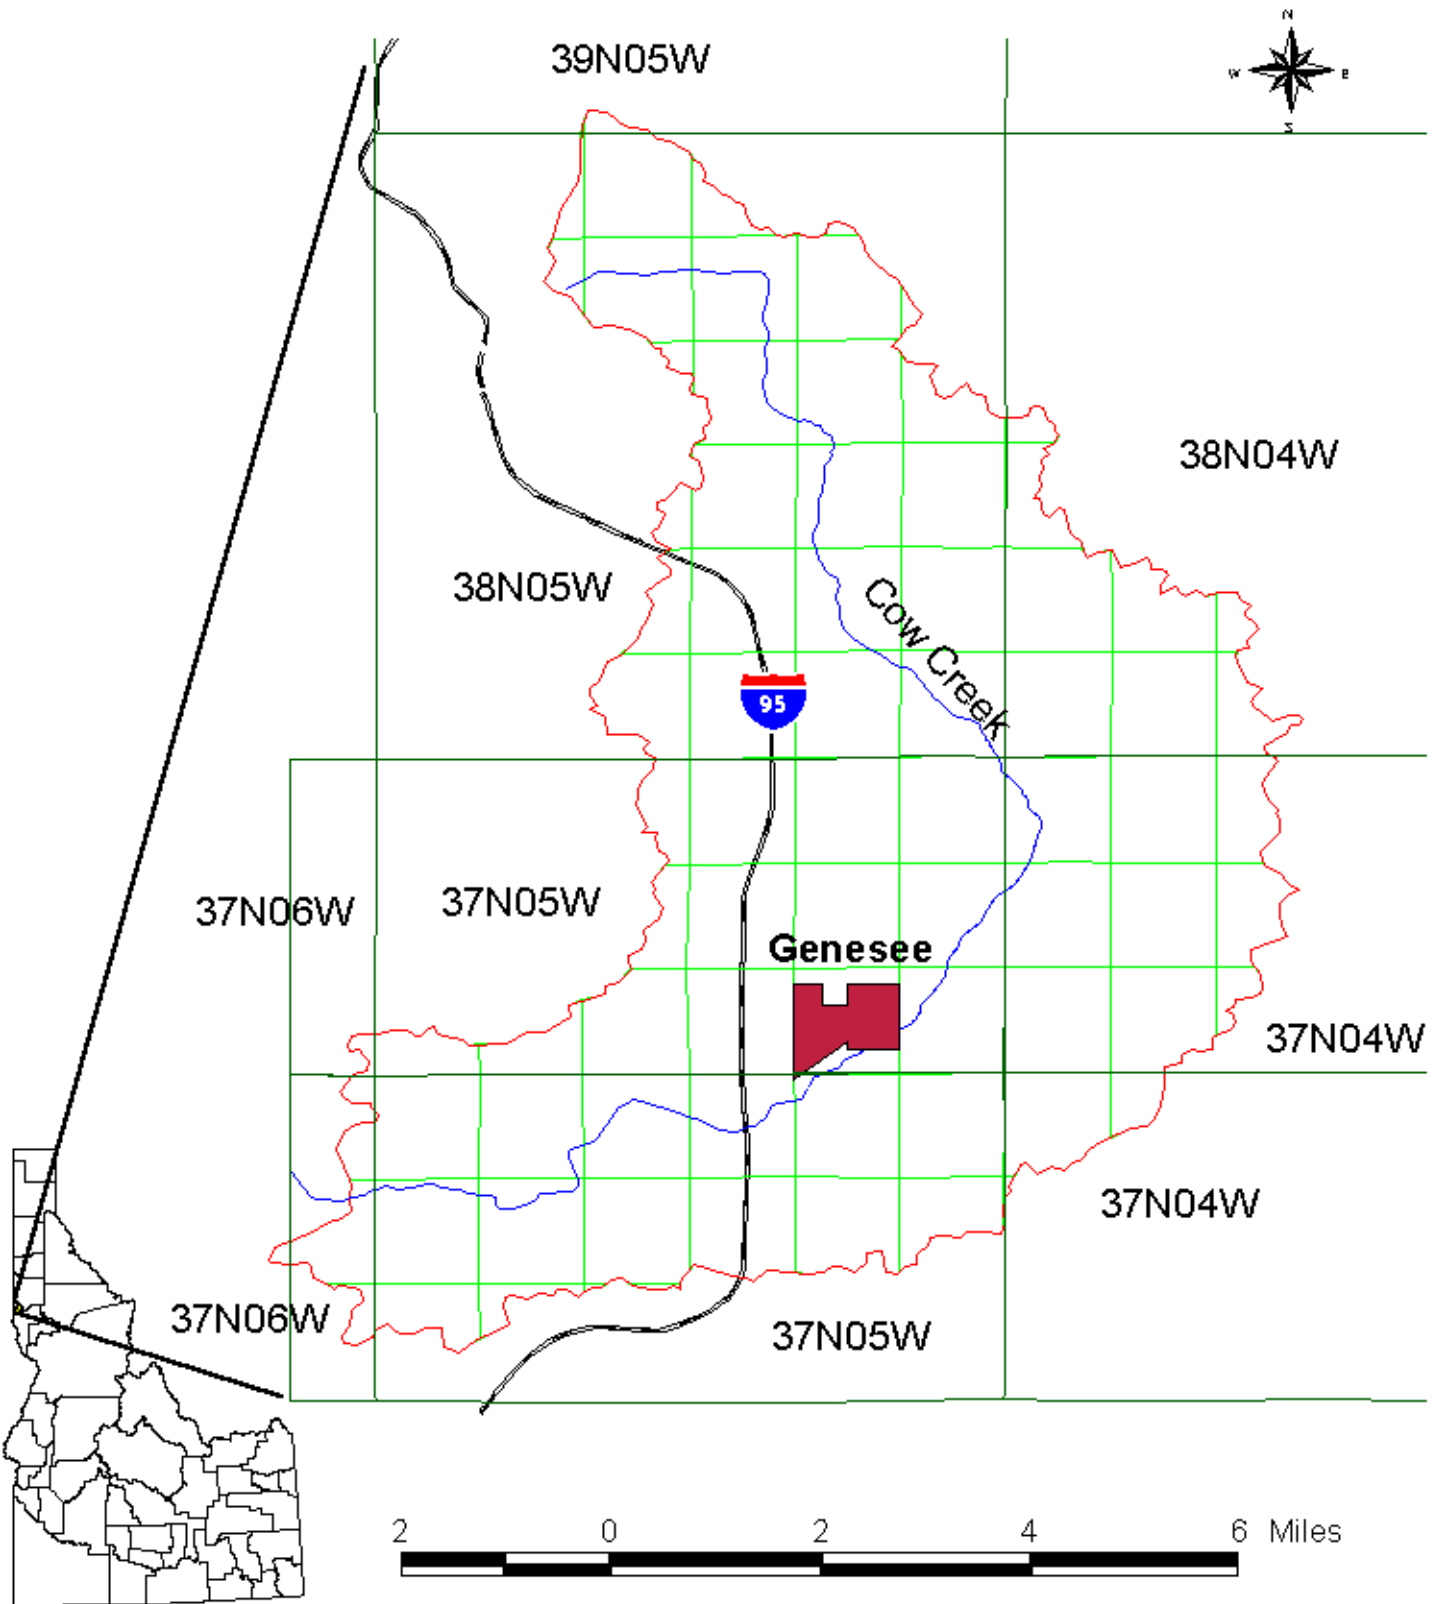

COWCREEK WATERSHED LOCATION MAP

IDAHO

USDA - NRCS

JUNE 2002