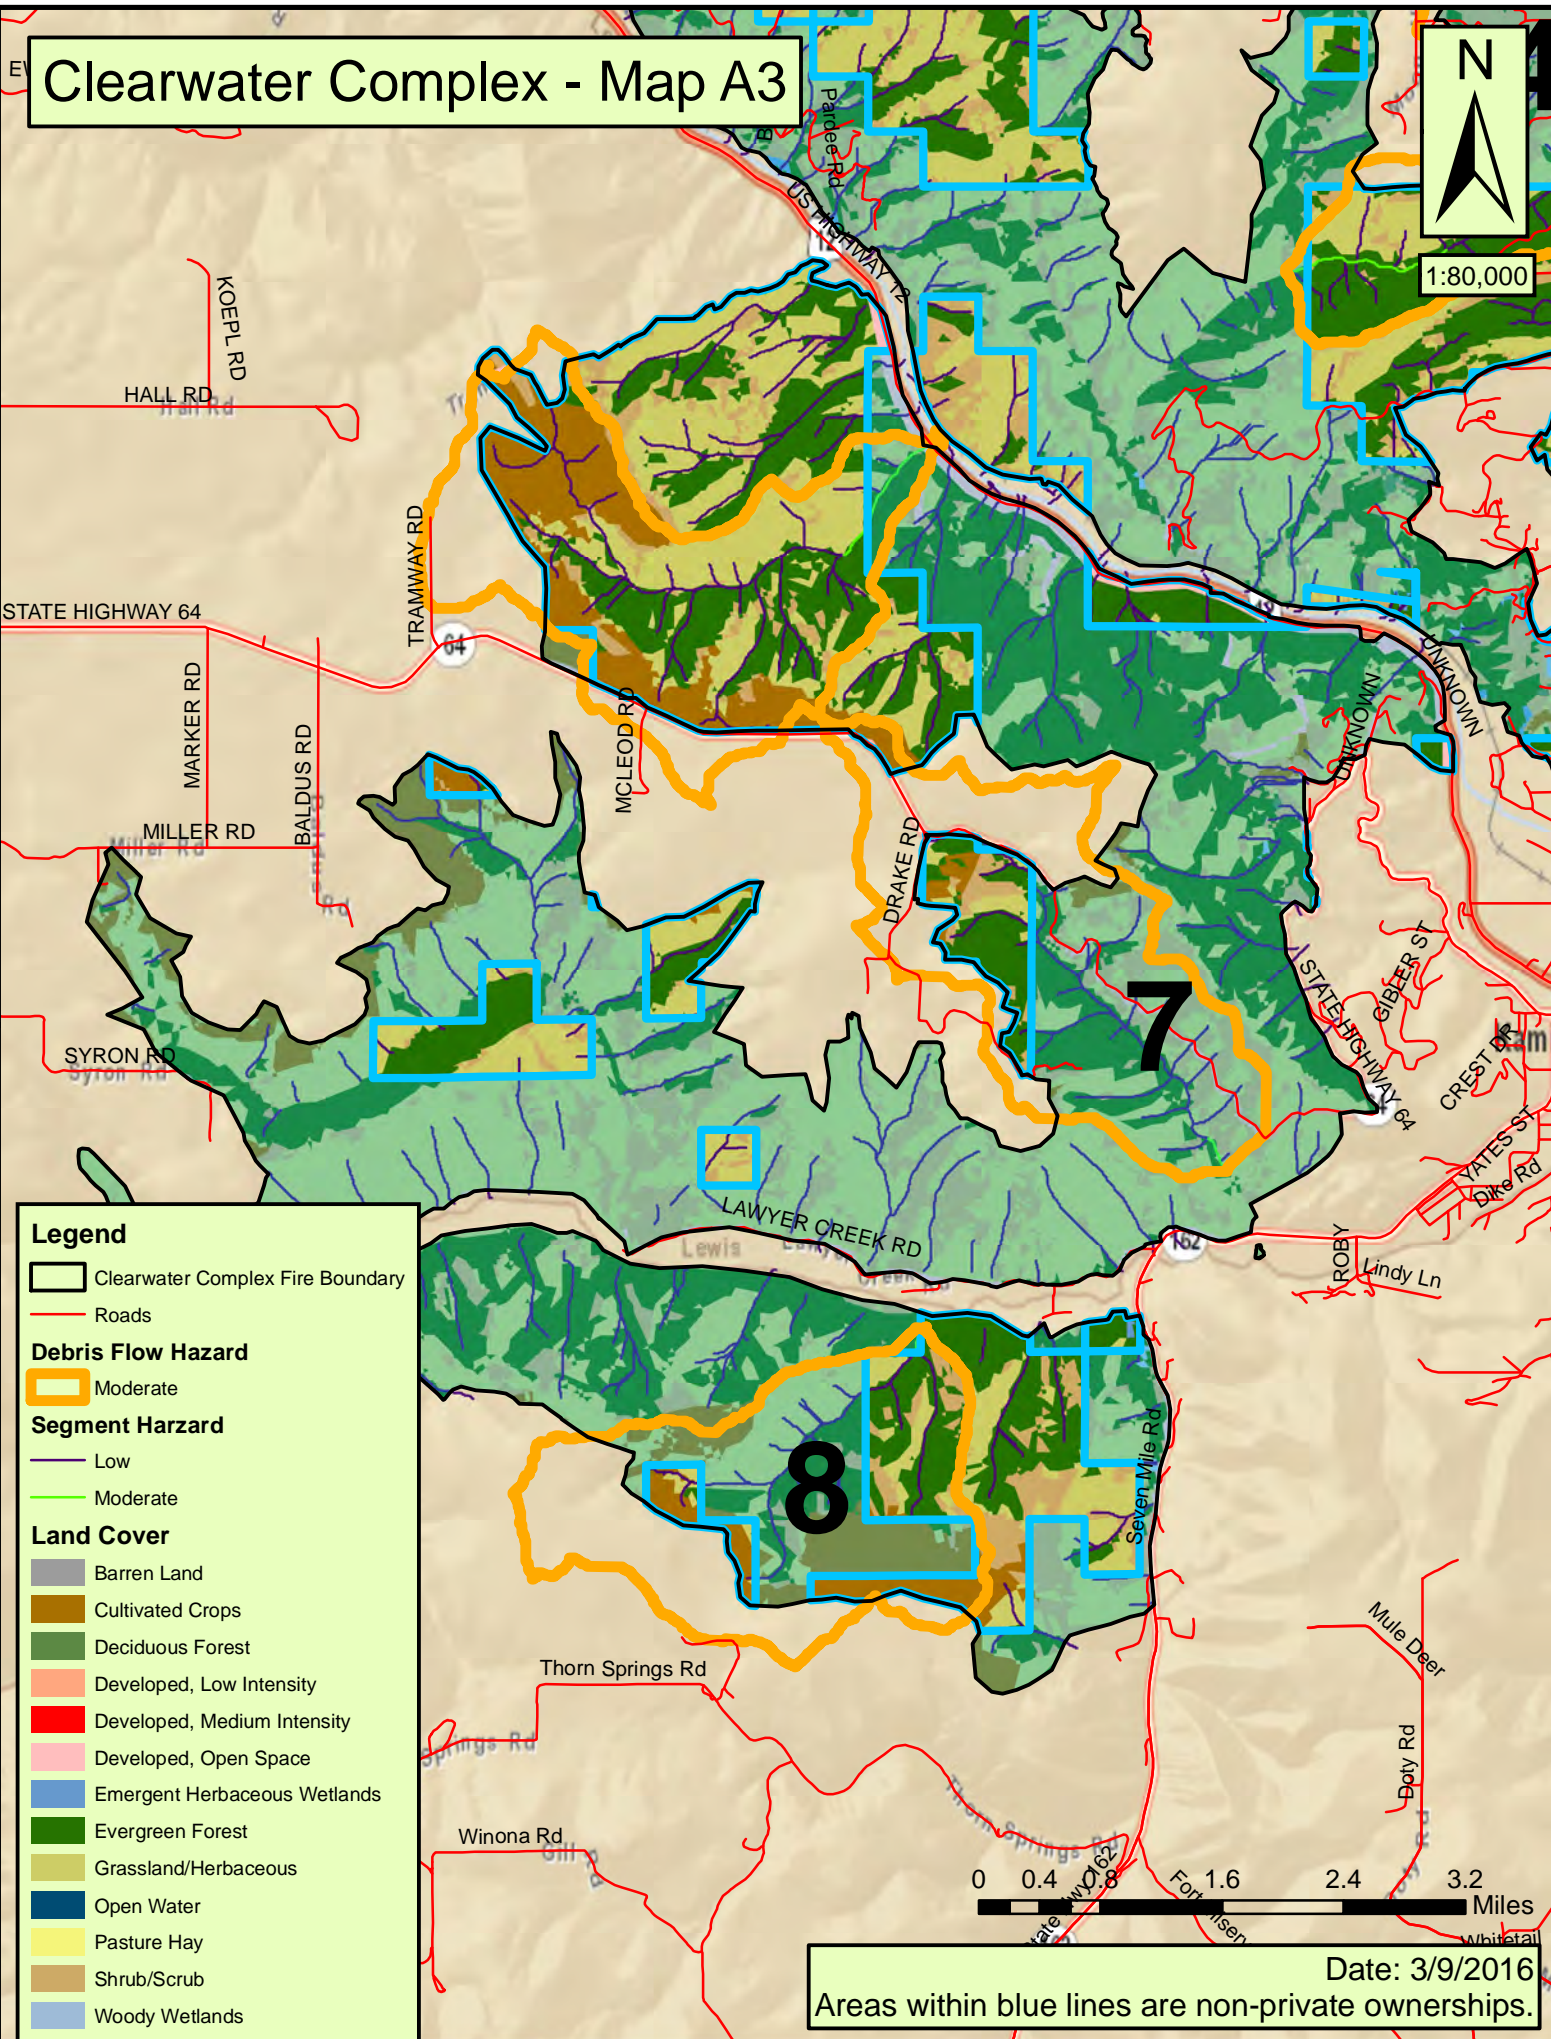

Clearwater Complex - Map A3

1:80,000

Legend

- Clearwater Complex Fire Boundary
- Roads
- Debris Flow Hazard**
- Moderate
- Segment Hazard**
- Low
- Moderate
- Land Cover**
- Barren Land
- Cultivated Crops
- Deciduous Forest
- Developed, Low Intensity
- Developed, Medium Intensity
- Developed, Open Space
- Emergent Herbaceous Wetlands
- Evergreen Forest
- Grassland/Herbaceous
- Open Water
- Pasture Hay
- Shrub/Scrub
- Woody Wetlands

Date: 3/9/2016
 Areas within blue lines are non-private ownerships.